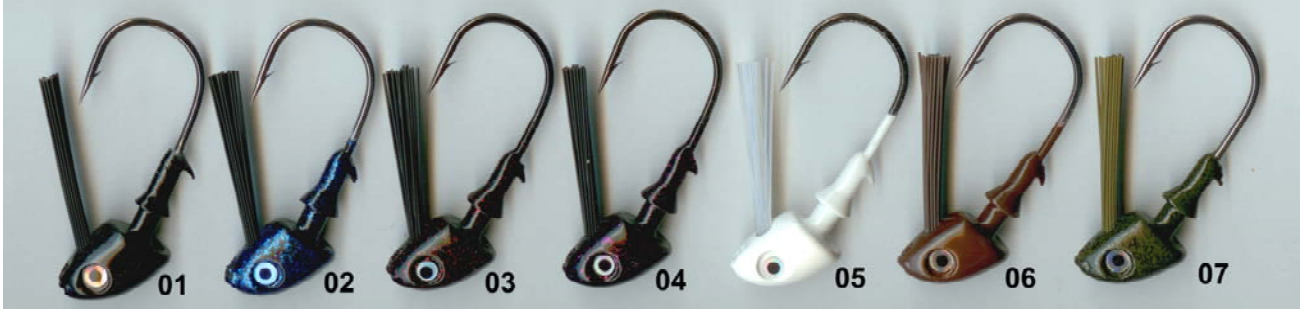

Customize your Jig!

\$3.59 each

Choose your Jig head color & size (Please specify codes when ordering):

- | | | |
|---------------------|-----------------------|----------------------|
| 01-Black | 04-Black/Purple flake | 07-Green/Black flake |
| 02-Black/Blue flake | 05-White | |
| 03-Black/Red flake | 06-Brown | |

Code=Size

- 12=1/2oz
38=3/8oz
56=5/16oz

W/Rattles

R= Rattles

Create your own skirt Combo: Pick 2 free, additional skirt is .25 each. Most skirts are made with 2-4 skirts.

- (102)-Clear/Gold (117)-White/Silver flake (118)-White/Gold flake (120)-Snow White (125)-Chartreuse/Silver flake
 (126)-Chartreuse/Gold flake (133)-Hot Chartreuse (137)-Hot Orange (141)-Pink/Silver flake (147)-Red/Red flake
 (151)-Hot Lime (159)-Blue/Silver flake (166)-Purple/Silver (168)-Smoke/Blue & Black flake (181)-Black
 (182)-Black/Silver flake (183)-Black/Gold flake (184)-Black/Blue flake (186)-Black/Red flake (189)-Clear/Silver Hologram
 (191)-Brown (402)-Metallic Silver (408)-Metallic Gold (708)-Natures Edge Watermelon (713)- Natures Edge Crawdad Brown
 (717)- Natures Edge Watermelon Seed (800)-Barbed Wire Hot Chartreuse/Black (802)- Barbed Wire Hot Orange/Black
 (807)- Barbed Wire Brown/Black (811)- Barbed Wire Purple/Black (817)- Barbed Wire Watermelon/Black
 (901)-Natures Scales White/Silver (902)- Natures Scales White/Gold (903)- Natures Scales Chartreuse/Silver
 (904)- Natures Scales Chartreuse/Gold (911)- Natures Scales Purple/Green (916)- Natures Scales Black/Red
 (917)- Natures Scales Black/Silver (918)- Natures Scales Black/Gold (919)- Natures Scales Black/Blue