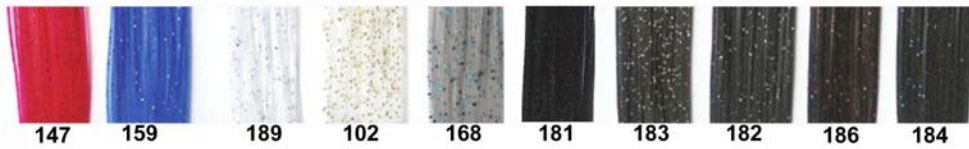

## Customize your Spinnerbait! \$6.49 each

**Choose your Spinnerbait head color & size** (Please specify codes when ordering):

01-Black  
02-Gold  
03-Blue

04-Red  
05-Purple  
06-Fluorescent Orange

07-Pink  
08-Green Chartreuse  
09-Yellow Chartreuse

10-Pearl  
11-White

**Code=Size**

12=1/2oz  
38=3/8oz  
56=5/16oz

**Create your own skirt Combo: Pick 2 free, additional skirt is .25 each.** Most skirts are made with 2-4 skirts.

(102)-Clear/Gold (117)-White/Silver flake (118)-White/Gold flake (120)-Snow White (125)-Chartreuse/Silver flake  
 (126)-Chartreuse/Gold flake (133)-Hot Chartreuse (137)-Hot Orange (141)-Pink/Silver flake (147)-Red/Red flake  
 (151)-Hot Lime (159)-Blue/Silver flake (166)-Purple/Silver (168)-Smoke/Blue & Black flake (181)-Black  
 (182)-Black/Silver flake (183)-Black/Gold flake (184)-Black/Blue flake (186)-Black/Red flake (189)-Clear/Silver Hologram  
 (191)-Brown (402)-Metallic Silver (408)-Metallic Gold (708)-Natures Edge Watermelon (713)-Natures Edge Crawdad Brown  
 (717)- Natures Edge Watermelon Seed (800)-Barbed Wire Hot Chartreuse/Black (802)-Barbed Wire Hot Orange/Black  
 (807)- Barbed Wire Brown/Black (811)-Barbed Wire Purple/Black (817)-Barbed Wire Watermelon/Black  
 (901)-Natures Scales White/Silver (902)-Natures Scales White/Gold (903)-Natures Scales Chartreuse/Silver  
 (904)- Natures Scales Chartreuse/Gold (911)-Natures Scales Purple/Green (916)-Natures Scales Black/Red  
 (917)- Natures Scales Black/Silver (918)-Natures Scales Black/Gold (919)-Natures Scales Black/Blue

**Create your own Blade Combination. Note: Primary Blade is the swivel blade.**

**Blade codes:**

**W-**(Willow Leaf)  
**C-**(Colorado)  
**I-**(Indiana)

01 - Gold  
02 - Nickle  
03 - Blue  
04 - Flourescent Orange  
05 - Chartreuse  
06 - Pink  
07 - Purple  
08 - White  
09 - Black