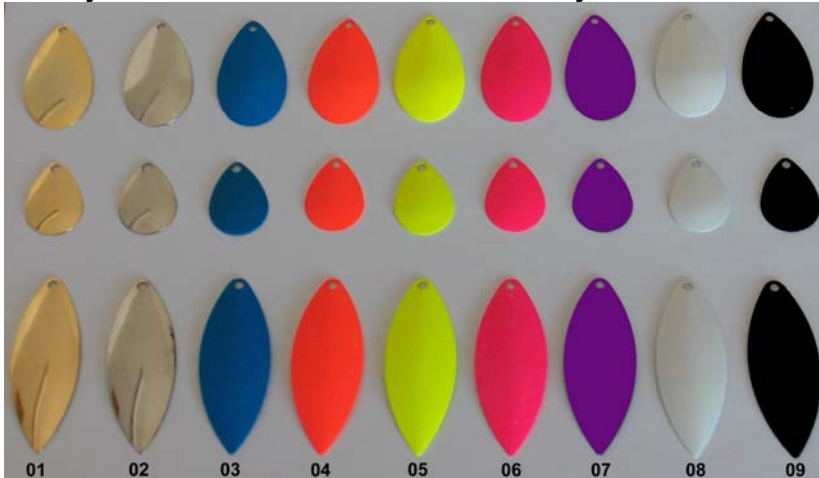

## Customize your Spinnerbait! \$6.49 each

**Choose your Spinnerbait head color & size** (Please specify codes when ordering):

01-Black  
02-Gold  
03-Blue

04-Red  
05-Purple  
06-Fluorescent Orange

07-Pink  
08-Green Chartreuse  
09-Yellow Chartreuse

10-Pearl  
11-White

**Code=Size**

12=1/2oz  
38=3/8oz  
56=5/16oz

**Create your own skirt Combo: Pick 2 free, additional skirt is .25 each.** Most skirts are made with 2-4 skirts.

(102)-Clear/Gold (117)-White/Silver flake (118)-White/Gold flake (120)-Snow White (125)-Chartreuse/Silver flake  
 (126)-Chartreuse/Gold flake (133)-Hot Chartreuse (137)-Hot Orange (141)-Pink/Silver flake (147)-Red/Red flake  
 (151)-Hot Lime (159)-Blue/Silver flake (166)-Purple/Silver (168)-Smoke/Blue & Black flake (181)-Black  
 (182)-Black/Silver flake (183)-Black/Gold flake (184)-Black/Blue flake (186)-Black/Red flake (189)-Clear/Silver Hologram  
 (191)-Brown (402)-Metallic Silver (408)-Metallic Gold (708)-Natures Edge Watermelon (713)-Natures Edge Crawdad Brown  
 (717)- Natures Edge Watermelon Seed (800)-Barbed Wire Hot Chartreuse/Black (802)-Barbed Wire Hot Orange/Black  
 (807)- Barbed Wire Brown/Black (811)-Barbed Wire Purple/Black (817)-Barbed Wire Watermelon/Black  
 (901)-Natures Scales White/Silver (902)-Natures Scales White/Gold (903)-Natures Scales Chartreuse/Silver  
 (904)- Natures Scales Chartreuse/Gold (911)-Natures Scales Purple/Green (916)-Natures Scales Black/Red  
 (917)- Natures Scales Black/Silver (918)-Natures Scales Black/Gold (919)-Natures Scales Black/Blue

**Create your own Blade Combination. Note: Primary Blade is the swivel blade.**

**Blade codes:**

**W-**(Willow Leaf)  
**C-**(Colorado)  
**I-**(Indiana)

01 - Gold  
02 - Nickle  
03 - Blue  
04 - Flourescent Orange  
05 - Chartreuse  
06 - Pink  
07 - Purple  
08 - White  
09 - Black