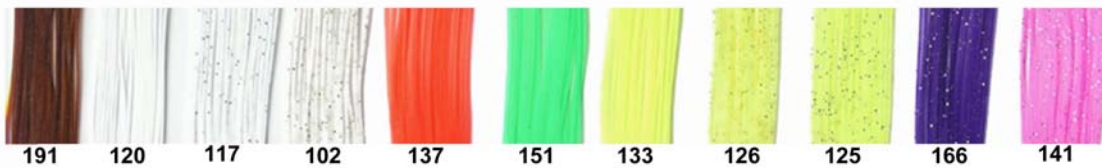

## Customize your Spinnerbait! \$6.49 each

**Choose your Spinnerbait head color & size** (Please specify codes when ordering):

01-Black  
02-Gold  
03-Blue

04-Red  
05-Purple  
06-Fluorescent Orange

07-Pink  
08-Green Chartreuse  
09-Yellow Chartreuse

10-Pearl  
11-White

**Code=Size**

12=1/2oz  
38=3/8oz  
56=5/16oz

**Create your own skirt Combo: Pick 2 free, additional skirt is .25 each.** Most skirts are made with 2-4 skirts.

(102)-Clear/Gold (117)-White/Silver flake (118)-White/Gold flake (120)-Snow White (125)-Chartreuse/Silver flake  
 (126)-Chartreuse/Gold flake (133)-Hot Chartreuse (137)-Hot Orange (141)-Pink/Silver flake (147)-Red/Red flake  
 (151)-Hot Lime (159)-Blue/Silver flake (166)-Purple/Silver (168)-Smoke/Blue & Black flake (181)-Black  
 (182)-Black/Silver flake (183)-Black/Gold flake (184)-Black/Blue flake (186)-Black/Red flake (189)-Clear/Silver Hologram  
 (191)-Brown (402)-Metallic Silver (408)-Metallic Gold (708)-Natures Edge Watermelon (713)-Natures Edge Crawdad Brown  
 (717)- Natures Edge Watermelon Seed (800)-Barbed Wire Hot Chartreuse/Black (802)-Barbed Wire Hot Orange/Black  
 (807)- Barbed Wire Brown/Black (811)-Barbed Wire Purple/Black (817)-Barbed Wire Watermelon/Black  
 (901)-Natures Scales White/Silver (902)-Natures Scales White/Gold (903)-Natures Scales Chartreuse/Silver  
 (904)- Natures Scales Chartreuse/Gold (911)-Natures Scales Purple/Green (916)-Natures Scales Black/Red  
 (917)- Natures Scales Black/Silver (918)-Natures Scales Black/Gold (919)-Natures Scales Black/Blue

**Create your own Blade Combination. Note: Primary Blade is the swivel blade.**

**Blade codes:**

**W-**(Willow Leaf)  
**C-**(Colorado)  
**I-**(Indiana)

01 - Gold  
02 - Nickle  
03 - Blue  
04 - Flourescent Orange  
05 - Chartreuse  
06 - Pink  
07 - Purple  
08 - White  
09 - Black